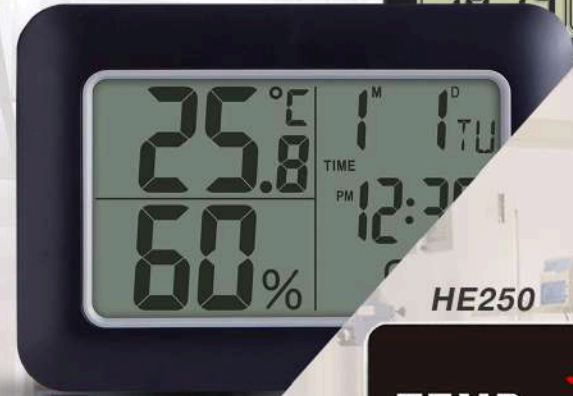

TH06OH

30.5042.02

SI-813

104THC-B

CENTER 31

30.5002

TESTO
608-H1

HE250

HT04

ATH-506

HE218

Ar Ray Of Thermohygrometers

Analogue

Digital

With External Sensor

Dual Display

With Clock

Jumbo

Jumbo - Full

Thermohygrometers

GYMA INSTRUMENTS CORPORATION

457-R Boni Avenue, New Zaniga, Mandaluyong City, Philippines 1550

Tel. No.: (63) 2 8470 8068 | inhouse@gymainstruments.com